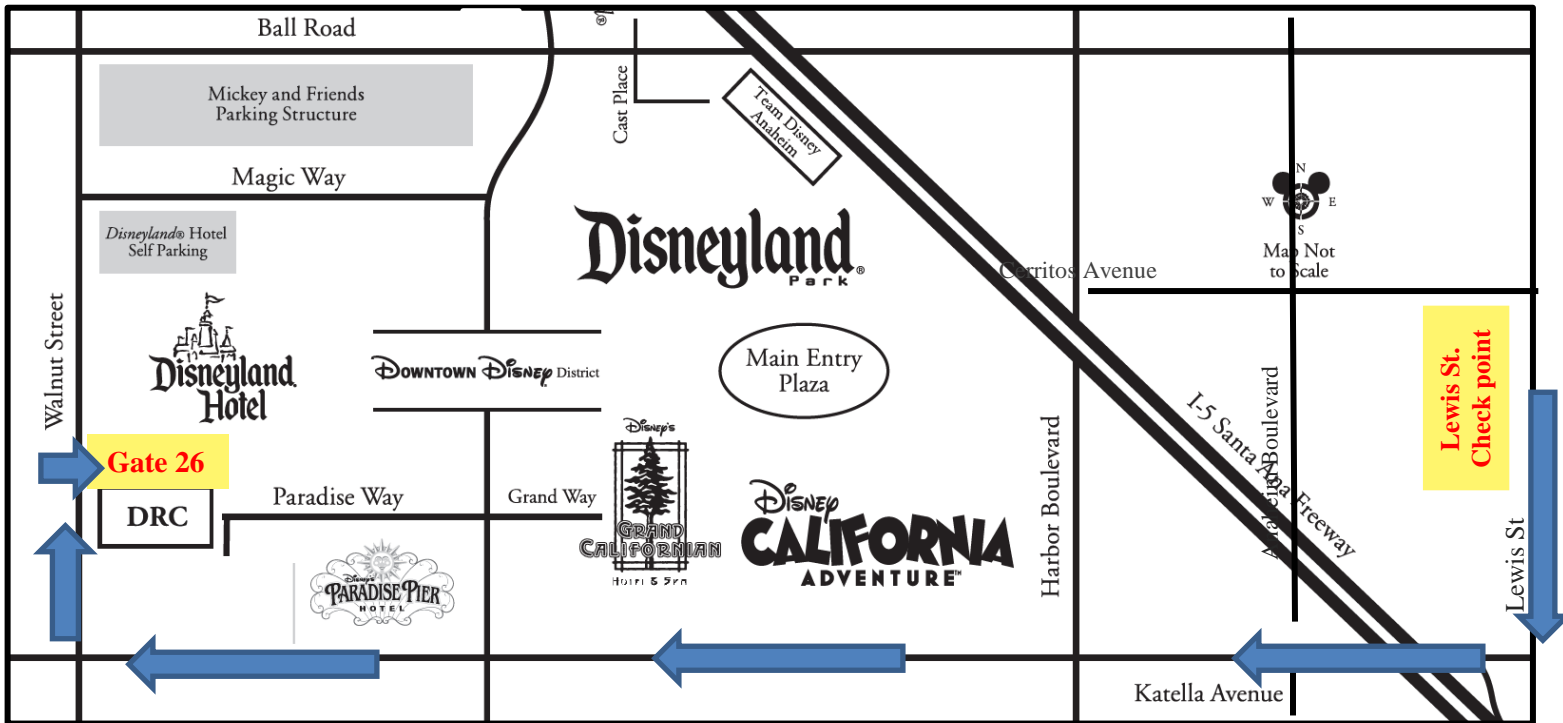

Showstopper
Directions to Disneyland® Resort Security Vehicle Inspection

1625 S. Lewis St.
Anaheim, CA 92802

From 1-5 South

Take Katella Avenue Exit, and turn Right. At Lewis St, turn Left. Proceed straight until you see the sign for 1625 Lewis St. Checkpoint to your right. Continue through the Security Gate to the back of the parking lot. Inform Guard at the gate you are there for security clearance for Showstopper. ***Please provide your studio name.***

From 1-5 North

Exit Katella Ave, turn Right. Immediately get into the Left lane. At Lewis St, turn Left. Proceed straight until you see the sign for 1625 Lewis St. Checkpoint to your right. Continue through the Security Gate to the back of the parking lot. Inform Guard at the gate you are there for security clearance for Showstopper. ***Please provide your studio name.***

From Security Checkpoint to Disneyland Hotel

After you have been cleared at Vehicle Inspection (Lewis St. Checkpoint), head to the Exit of the parking lot. Turn right onto Lewis St. Turn Left, onto Katella Avenue. Head West on Katella Street to Walnut Street, turn right. Get into the Right lane. Gate 26 will be on your right behind the Disneyland Hotel.

Parking after Unloading

Toy Story Lot Address (for large trailers or trucks):

1976 S Harbor Blvd, Anaheim, CA 92802

For any large trailers and trucks, parking is only available at the Toy Story Parking area only and cannot be accommodated in the self-parking lot of the Disneyland Hotel. If you have a standard vehicle, you will park at Pixar Pals Parking Structure.